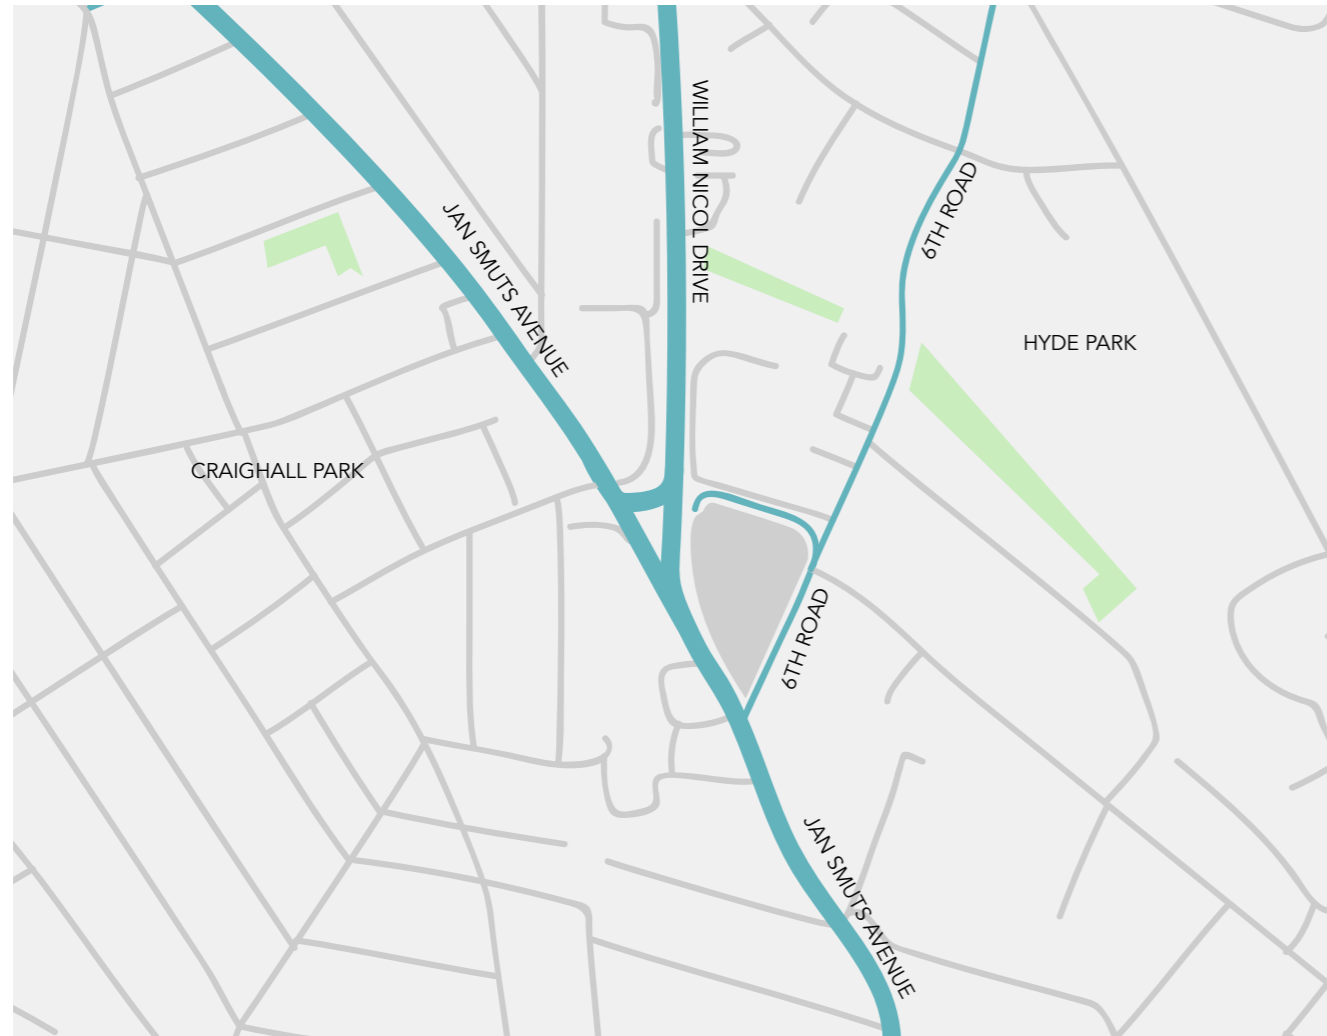

Directions to the venue

WELCOME TO THE PARK – HOUSE OF EVENTS ON 7 – HYDE PARK CORNER SHOPPING CENTRE

Address: Corner Jan Smuts Avenue and William Nicol Drive. Entrance on 6th Road, Hyde Park, Johannesburg

Directions from Jan Smuts Avenue from JHB/Rosebank to the Venue

Turn **right** into 6th Road, Hyde Park

Directions from Jan Smuts Avenue from Randburg to the Venue

Turn **left** into 6th Road, Hyde Park

1. Traveling down 6th Rd
2. Travel through the 1st and 2nd set of traffic lights
3. Turn left at the traffic circle towards Southern Sun Hotel (signed)
4. Pass the Southern Sun Hotel on your left
5. Pass 1st boomed access controlled parking entrance on the left after the hotel into Hyde Park Corner
6. Pass through the boomed access controlled entrance
7. At the Stop Sign, turn left which will take you directly to Level 4
8. Continue up the ramps to Level 6
9. To the right is a Lobby branded with our logo of PINEAPPLES
10. Look to the Right of the Parking Lot and you will see our glass lobby area with our PINEAPPLES on the glass
11. Take either the lift or the stairs to Level 7
12. We welcome you to The Park on 7